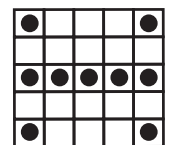

3-on \$5.00
 50 or Fewer - \$20,000 54 Exactly - \$700
 51 Exactly - \$5000 55 Exactly - \$500
 52 Exactly - \$1199 56 Exactly - \$300
 53 Exactly - \$900
 Must Go of \$250

20. (Teal) Diagonal w/Opposite corners

uuu 30 MINUTE BREAK uuu

(Blue) GAME 4

(Orange) GAME 5

(Green) GAME 6

(Yellow) GAME 8

(Pink) GAME 9

(Grey) GAME 10

(Olive) GAME 12

(Brown) GAME 14

(Red) GAME 15

(Orchid) GAME 17

(Black) GAME 18

(Teal) GAME 20