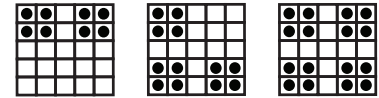

◆◆◆ 30 MINUTE BREAK ◆◆◆

3-Way Chance

3-on $3.00 - 3 part progressive game
Corners Only

1. Two Postage Stamps - $100
2. Triple Postage Stamps - $100
3. Four Postage Stamps 35#'s
   or less $1,199
   $250 Must Go

13.