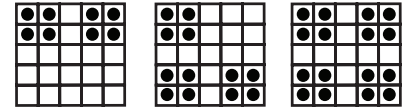

◆◆ 30 MINUTE BREAK ◆◆

11.1 **3-Way Chance**

- 3-on $3.00
  3 part progressive game
  Corners Only
1. Two Postage Stamps - $100
  2. Triple Postage Stamps - $100
  3. Four Postage Stamps 35#'s or less $1,199
    $250 Must Go